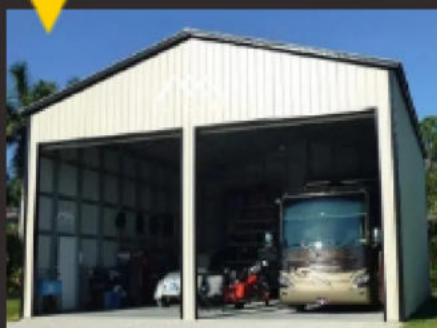

"FROM DREAMS TO REALITY: EXPERIENCE THE DURABILITY AND QUALITY OF STEEL BUILDINGS!"

2023 AMERICAN STEEL STRUCTURES BUYERS GUIDE

STEEL BUILDINGS

WAREHOUSES | BARNDOMINIUMS | MINI STORAGE

CARPORTS

RV GARAGES

INDUSTRIAL

GARAGES • AIRCRAFT HANGARS • AUTO SHOPS • OUTBUILDINGS • WORKSHOPS

WWW.AMERICANSTEELSTRUCTURESWEST.COM